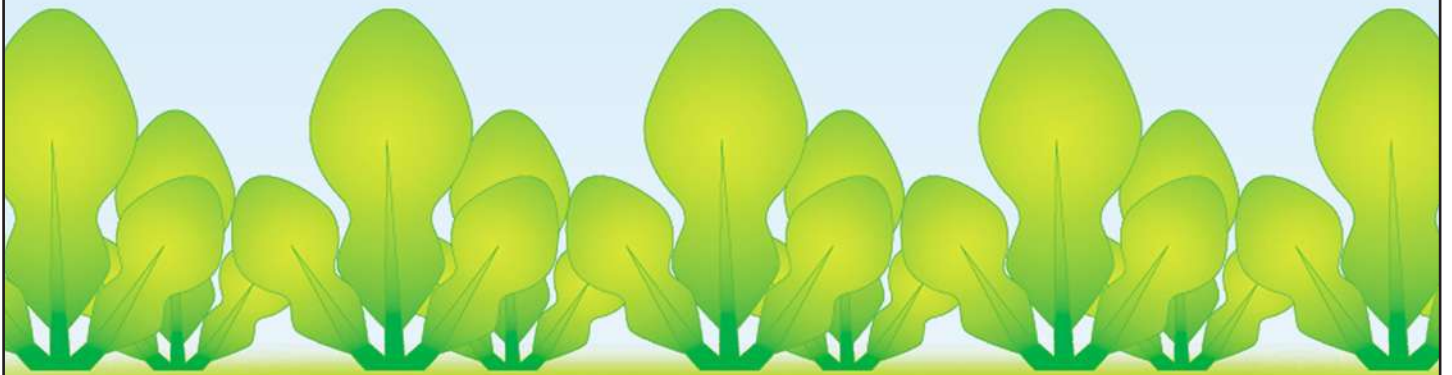

1

2

**SUPER MARIO  
ADVANCE**

The title is rendered in a colorful, bubbly font with a white outline and a drop shadow. The word 'SUPER' is in green, 'MARIO' is in purple, and 'ADVANCE' is in red. The text is surrounded by various game elements: a pink Piranha Plant on the left, a red door in the background, a white Yoshi-like creature, a yellow Piranha Plant, a purple Piranha Plant on the right, and a red and yellow flower. The background is a light blue sky with white clouds.